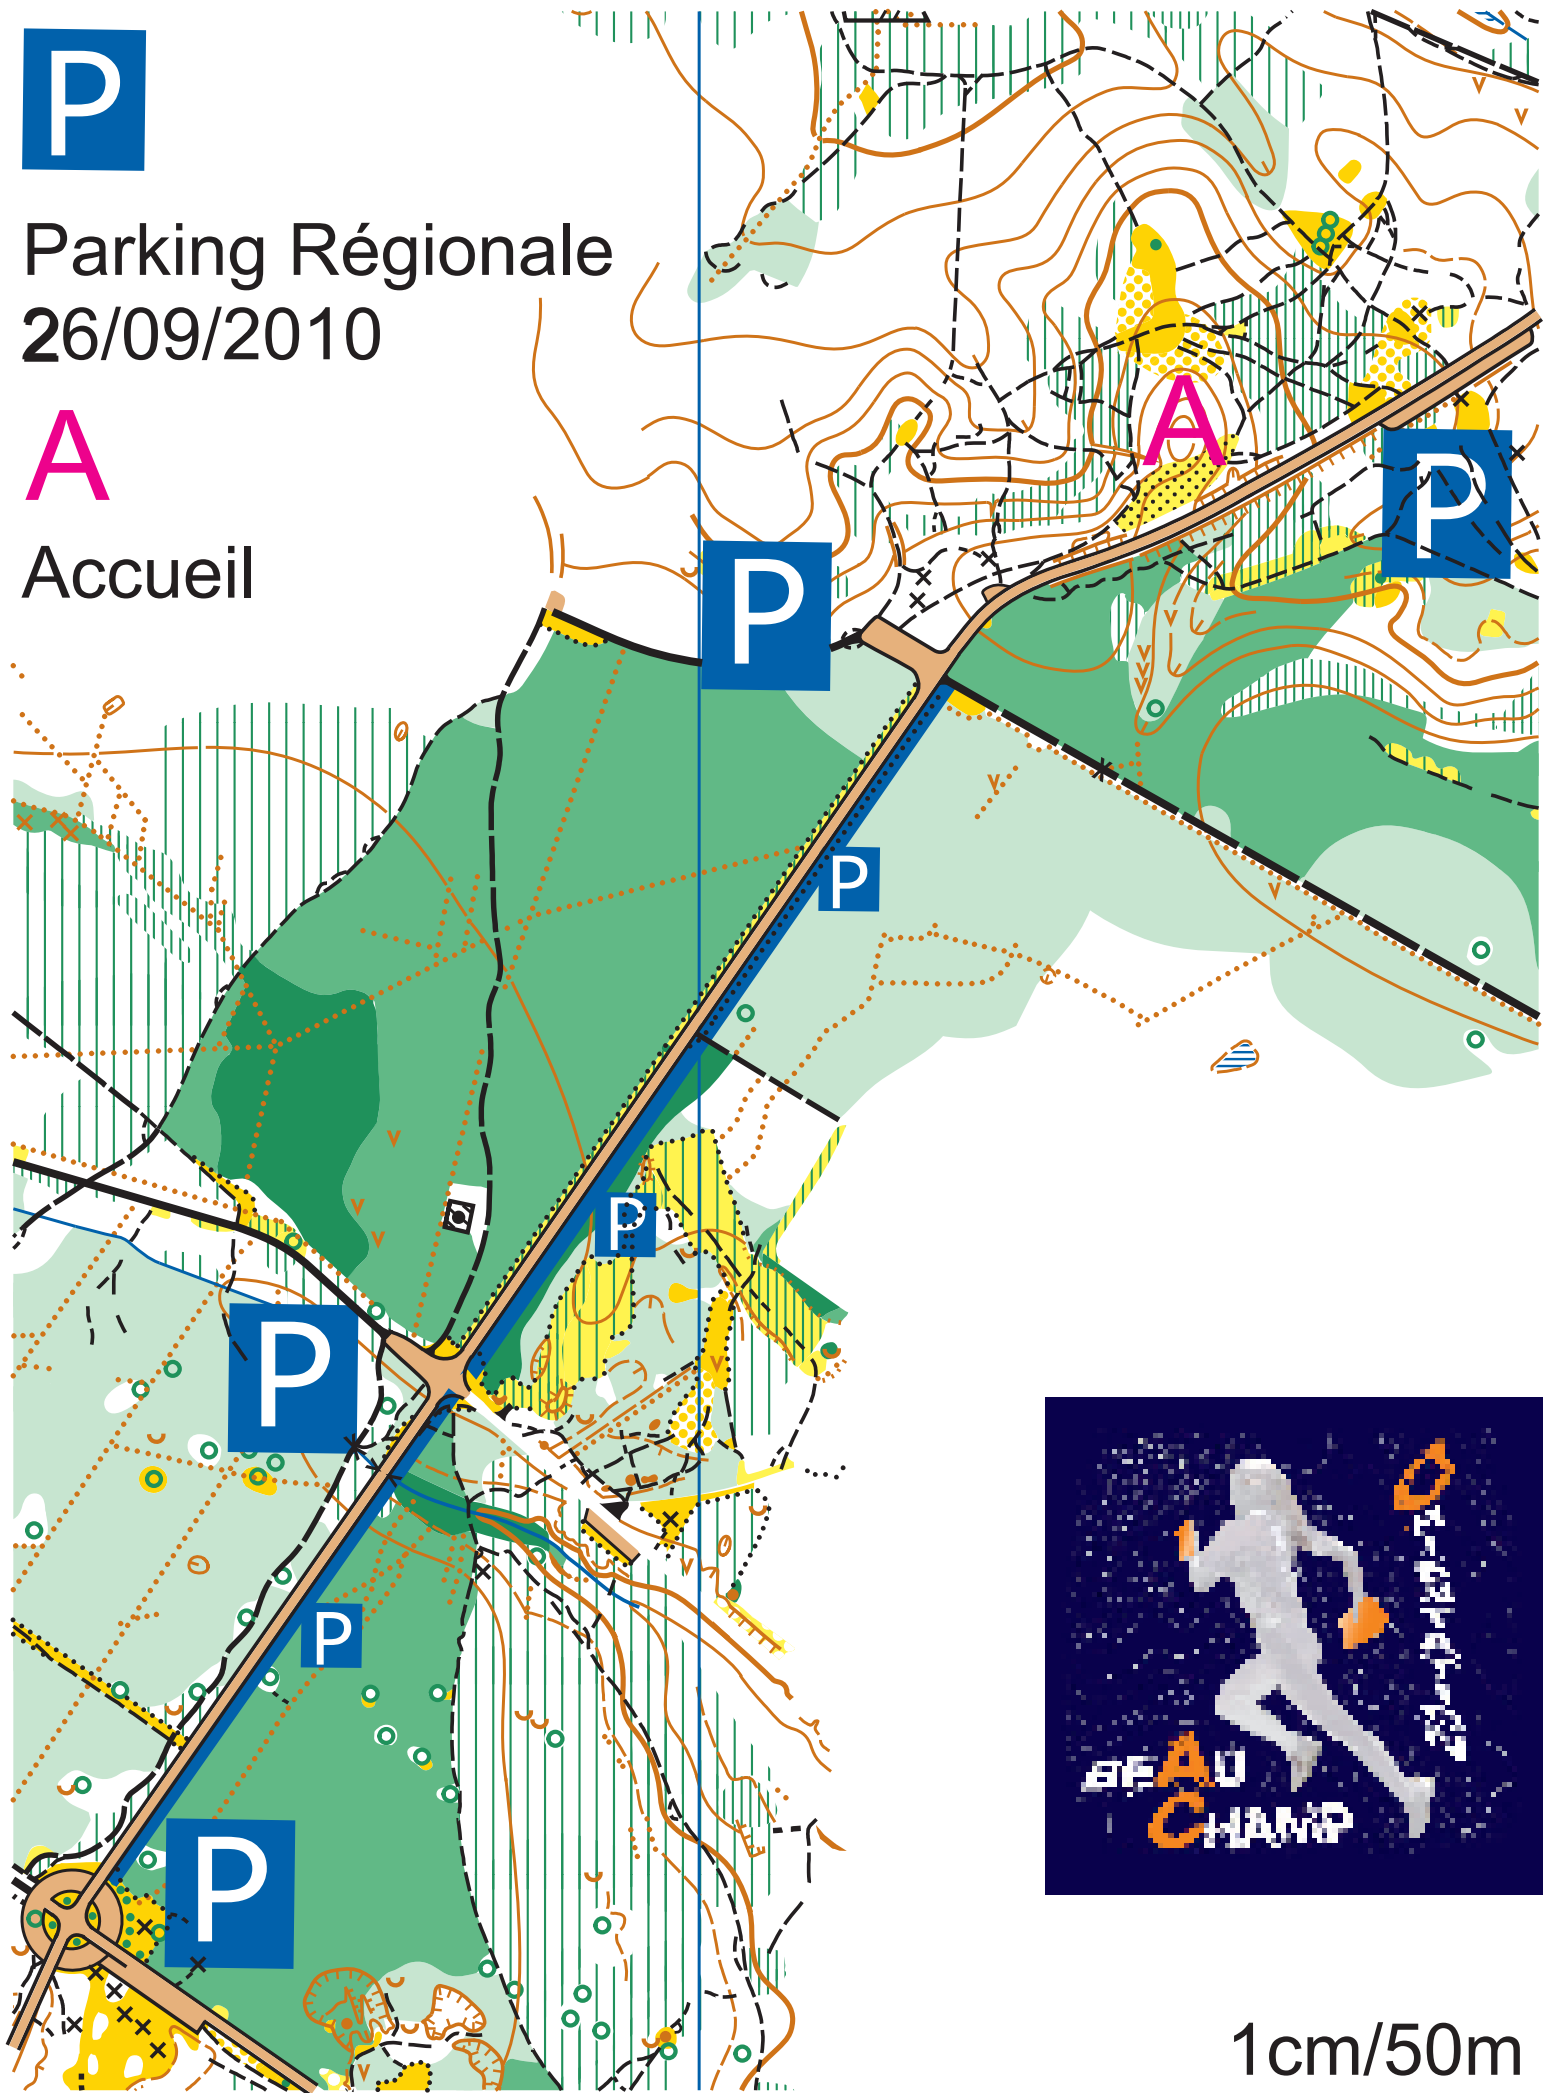

Parking Régionale
26/09/2010

Accueil

1cm/50m